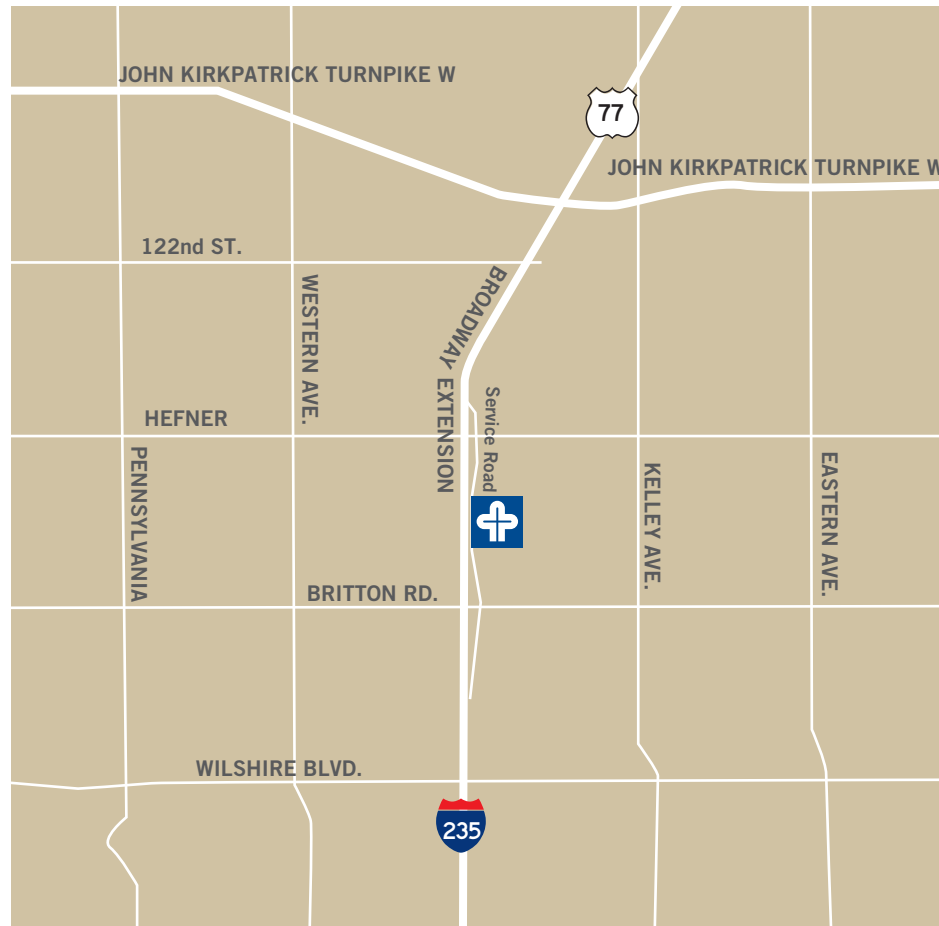

MAP OF SAINTS DERMATOLOGY CENTER OF EXCELLENCE OKLAHOMA CITY HIGHWAY ACCESS

Saints Dermatology
Center of Excellence
Oklahoma City

9720 N. Broadway Extension
Oklahoma City, OK 73114
405.280.7546